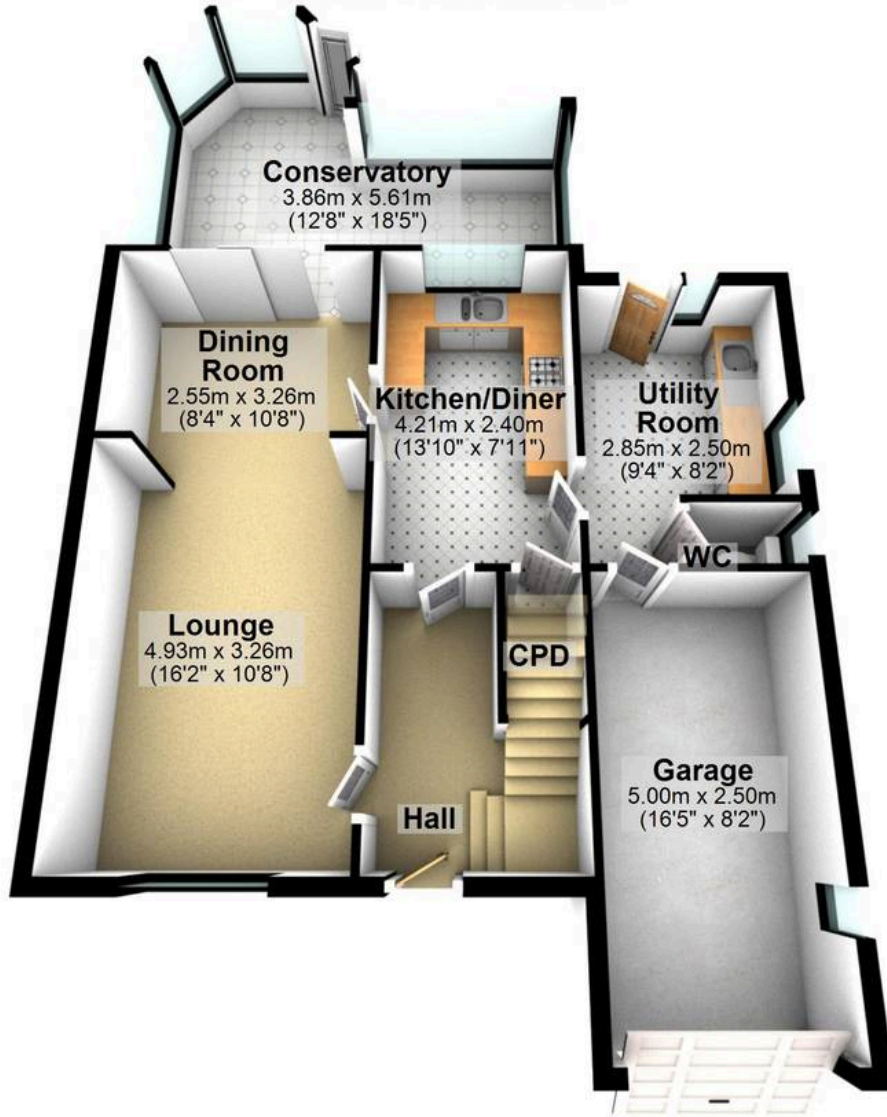

### Ground Floor

Approx. 83.0 sq. metres (893.0 sq. feet)

### First Floor

Approx. 52.8 sq. metres (568.0 sq. feet)

Total area: approx. 135.7 sq. metres (1461.0 sq. feet)

All measurements are approximate  
Plan produced using PlanUp.

**WHITEHORNES**

Buy. Sell. Let. Relax!