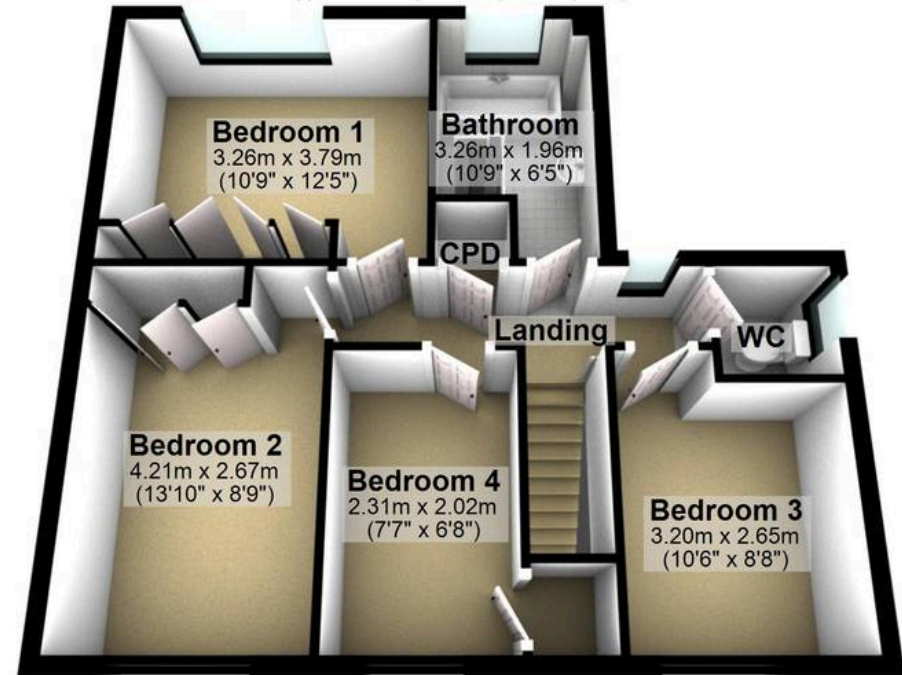

### Ground Floor

Approx. 83.0 sq. metres (893.0 sq. feet)

### First Floor

Approx. 52.8 sq. metres (568.0 sq. feet)

Total area: approx. 135.7 sq. metres (1461.0 sq. feet)

All measurements are approximate  
Plan produced using PlanUp.

**WHITEHORNES**

Buy. Sell. Let. Relax!