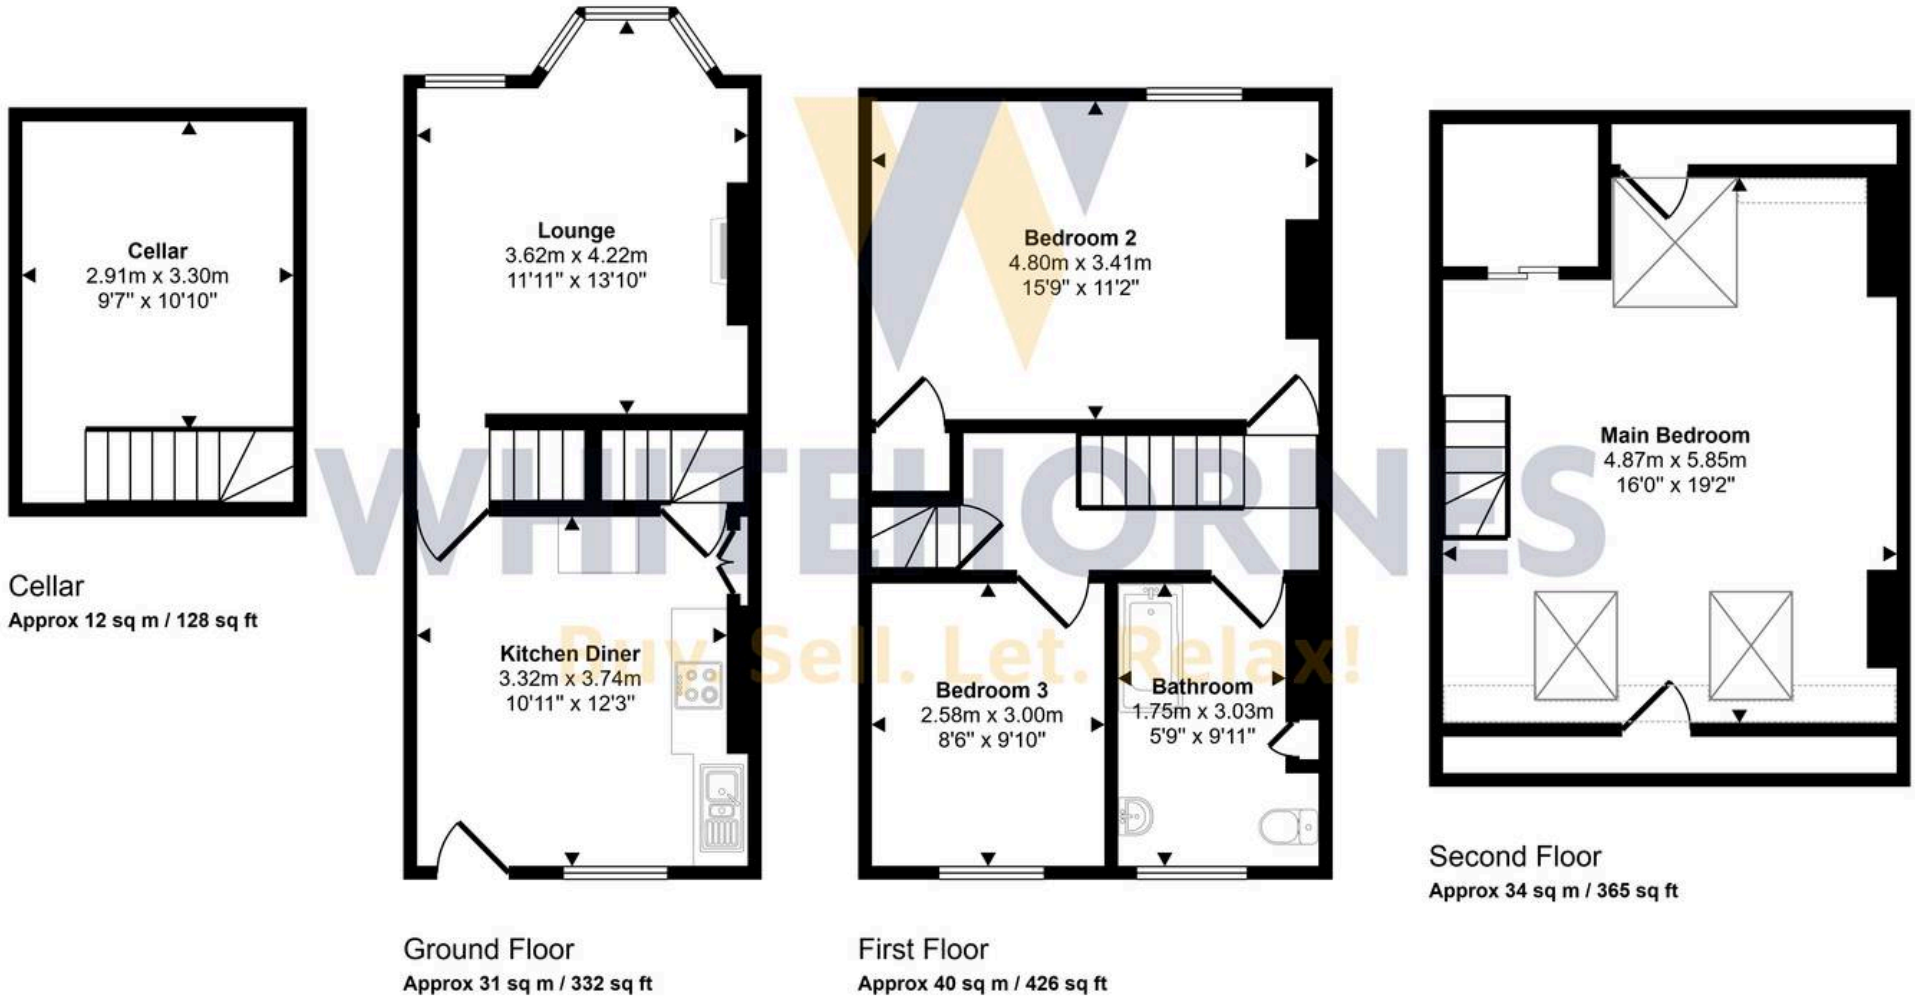

This beautifully presented three double bedroom mid-terraced property offers a rare opportunity to acquire a deceptively spacious and stylish home in the heart of Hangingwater, one of Sheffield's most desirable suburbs. Located on a quiet no through road, the property is within walking distance to Endcliffe Park and the Porter Brook Valley Walk into the Peak District. The property is close to local amenities, reputable schools, universities, hospitals and excellent transport links into the city centre and beyond. Carefully finished throughout, the property blends a wealth of original features with contemporary touches, creating a warm and inviting atmosphere. The property briefly consists of a spacious and bright lounge, well-appointed kitchen/dining room, three spacious double bedrooms and family bathroom plus a useful dry cellar space. Outside, this attractive property features a private south-facing front garden and attractive large back patio garden, providing a sunny, secluded space ideal for relaxing and entertaining. With Hangingwater and the fashionable Sharrowvale road with independent cafes and shops within easy walking distance, convenience and lifestyle are assured, making 82 Cruise Road an exceptional home for professionals, couples, or families looking for a peaceful yet connected lifestyle.

Council Tax band: B

Tenure: Leasehold

- THREE DOUBLE BEDROOMED MID-TERRACED PROPERTY
- DECEPTIVELY SPACIOUS AND EARLY VIEWING ADVISED

Approx Gross Internal Area
116 sq m / 1252 sq ft

Denotes head height below 1.5m

This floorplan is only for illustrative purposes and is not to scale. Measurements of rooms, doors, windows, and any items are approximate and no responsibility is taken for any error, omission or mis-statement. Icons of items such as bathroom suites are representations only and may not look like the real items. Made with Made Snappy 360.