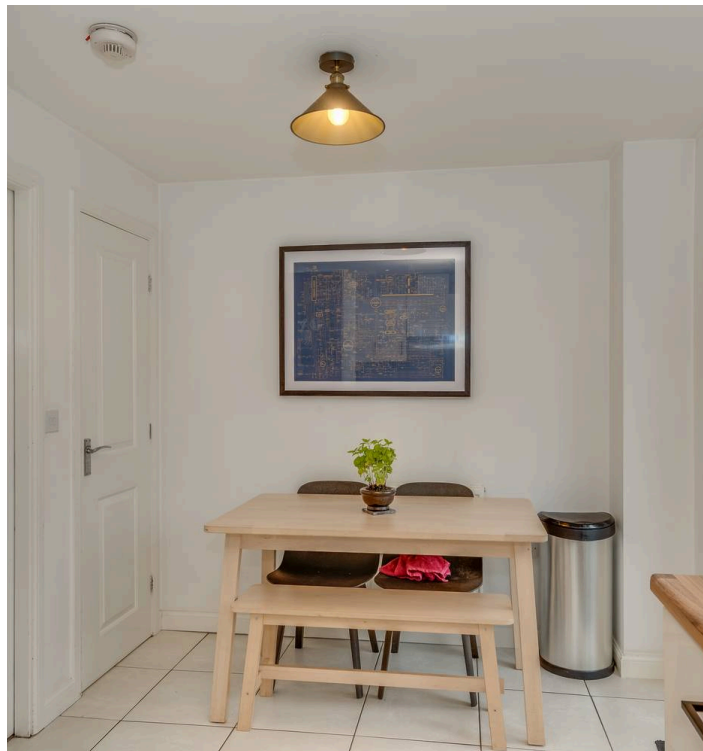

This beautifully presented three bedroom end-of-terrace family home offers a modern and stylish finish throughout, making it perfect for growing families and first time buyers alike. The property is ideally located close to a range of local shops and convenient transport links, ensuring easy access to every-day amenities and commuting routes. The spacious ground floor includes a welcoming entrance hall, a bright lounge, a contemporary fitted kitchen, and a practical downstairs WC. Upstairs, there are three well-proportioned bedrooms and a sleek family bathroom. The property sits within the catchment area for several reputable schools, making it an excellent choice for families with children. Off-road parking is available to the rear of the property for two cars, providing added convenience for busy households. To the rear, the home boasts a private garden that is perfect for children and pets to enjoy safely. Early viewing is highly recommended to fully appreciate the quality of the accommodation and the fantastic outside space on offer. This property represents a wonderful opportunity to secure a stylish and comfortable family home in a sought-after location.

Council Tax band: B

Tenure: Freehold

- THREE BEDROOMED END OF TERRACE FAMILY HOME
- MODERN AND STYLISH FINISH THROUGHOUT
- PERFECT FOR GROWING FAMILIES AND FIRST TIME BUYERS ALIKE
- GREAT LOCATION CLOSE TO MANY LOCAL SHOPS AND TRANSPORT LINKS
- OFF ROAD PARKING
- DOWNSTAIRS WC AND NEW BOILER FITTED WITHIN 2