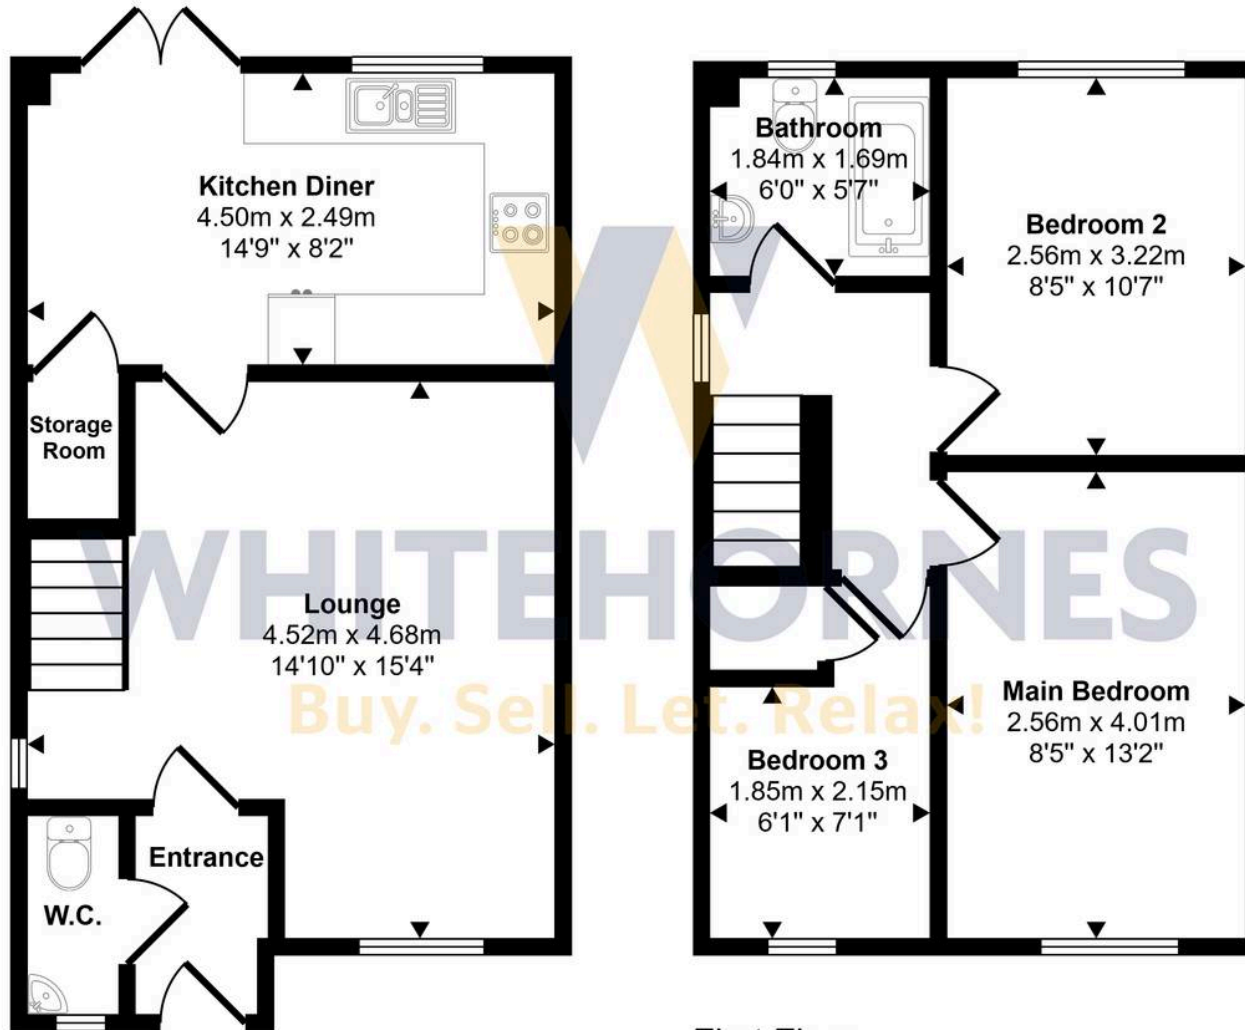

This beautifully presented three bedroom end-of-terrace family home offers a modern and stylish finish throughout, making it perfect for growing families and first time buyers alike. The property is ideally located close to a range of local shops and convenient transport links, ensuring easy access to every-day amenities and commuting routes. The spacious ground floor includes a welcoming entrance hall, a bright lounge, a contemporary fitted kitchen, and a practical downstairs WC. Upstairs, there are three well-proportioned bedrooms and a sleek family bathroom. The property sits within the catchment area for several reputable schools, making it an excellent choice for families with children. Off-road parking is available to the rear of the property for two cars, providing added convenience for busy households. To the rear, the home boasts a private garden that is perfect for children and pets to enjoy safely. Early viewing is highly recommended to fully appreciate the quality of the accommodation and the fantastic outside space on offer. This property represents a wonderful opportunity to secure a stylish and comfortable family home in a sought-after location.

Council Tax band: B

Tenure: Freehold

- THREE BEDROOMED END OF TERRACE FAMILY HOME
- MODERN AND STYLISH FINISH THROUGHOUT
- PERFECT FOR GROWING FAMILIES AND FIRST TIME BUYERS ALIKE
- GREAT LOCATION CLOSE TO MANY LOCAL SHOPS AND TRANSPORT LINKS
- OFF ROAD PARKING
- DOWNSTAIRS WC AND NEW BOILER FITTED WITHIN 2

Approx Gross Internal Area
68 sq m / 732 sq ft

Ground Floor
Approx 34 sq m / 370 sq ft

First Floor
Approx 34 sq m / 362 sq ft

This floorplan is only for illustrative purposes and is not to scale. Measurements of rooms, doors, windows, and any items are approximate and no responsibility is taken for any error, omission or mis-statement. Icons of items such as bathroom suites are representations only and may not look like the real items. Made with Made Snappy 360.