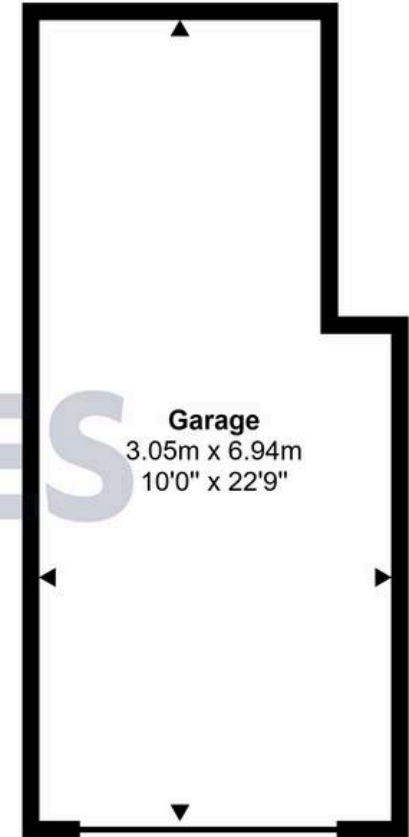

This stunning three bedroom semi-detached family home offers deceptively spacious accommodation, perfectly situated in the heart of Woodseats.

Boasting a modern and stylish finish throughout, the property is ideal for growing families and benefits from being in the catchment area for several reputable local schools. The welcoming entrance hall leads to a bright and airy living space, complemented by far reaching views across the surrounding area. The contemporary kitchen is well-appointed with integrated appliances and ample storage, while the dining area is perfect for both family meals and entertaining guests. Upstairs, there are three generously sized bedrooms and a sleek family bathroom. The property also features an integral garage and off road parking, providing convenience and security. Outside is a private garden ideal for sitting out and entertaining and to the front is off road parking running into the integral garage.

Council Tax band: B

Tenure: Freehold

- STUNNING THREE BEDROOMED SEMI-DETACHED FAMILY HOME
- DECEPTIVELY SPACIOUS
- GREAT LOCATION IN THE HEART OF WOODSEATS
- STUNNING FAR REACHING VIEWS
- INTEGRAL GARAGE AND OFF ROAD PARKING
- PERFECT FOR GROWING FAMILIES
- SITS IN THE CATCHMENT FOR LOCAL REPUTABLE SCHOOLS
- PRIVATE REAR GARDENS
- MODERN AND STYLISH FINISH THROUGHOUT
- FREEHOLD PROPERTY. COUNCIL TAX BAND B AND EPC

Approx Gross Internal Area
92 sq m / 989 sq ft

Ground Floor
Approx 36 sq m / 384 sq ft

First Floor
Approx 37 sq m / 395 sq ft

Garage
Approx 20 sq m / 210 sq ft

This floorplan is only for illustrative purposes and is not to scale. Measurements of rooms, doors, windows, and any items are approximate and no responsibility is taken for any error, omission or mis-statement. Icons of items such as bathroom suites are representations only and may not look like the real items. Made with Made Snappy 360.