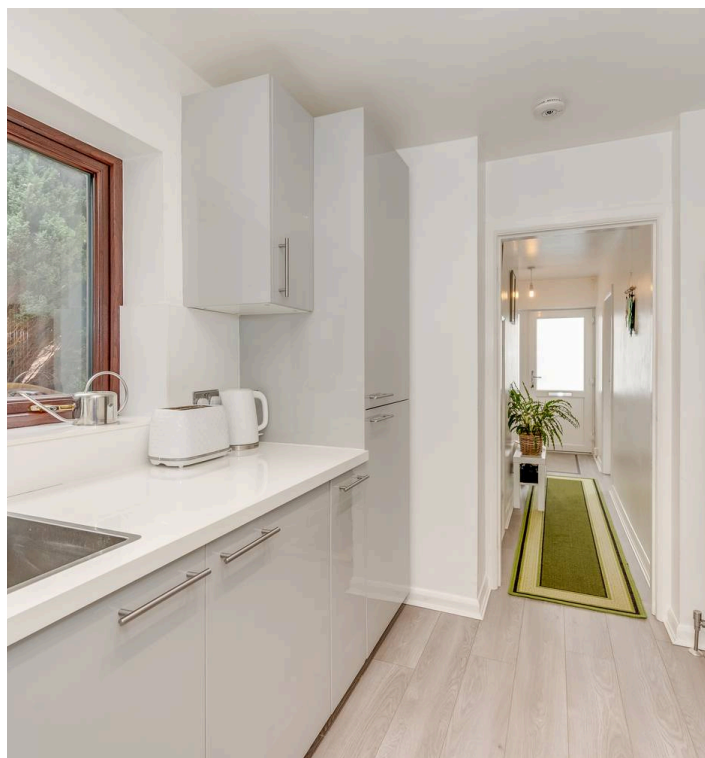

This stunning three bedroom semi-detached family home offers deceptively spacious accommodation, perfectly situated in the heart of Woodseats.

Boasting a modern and stylish finish throughout, the property is ideal for growing families and benefits from being in the catchment area for several reputable local schools. The welcoming entrance hall leads to a bright and airy living space, complemented by far reaching views across the surrounding area. The contemporary kitchen is well-appointed with integrated appliances and ample storage, while the dining area is perfect for both family meals and entertaining guests. Upstairs, there are three generously sized bedrooms and a sleek family bathroom. The property also features an integral garage and off road parking, providing convenience and security. Outside is a private garden ideal for sitting out and entertaining and to the front is off road parking running into the integral garage.

Council Tax band: B

Tenure: Freehold

- STUNNING THREE BEDROOMED SEMI-DETACHED FAMILY HOME
- DECEPTIVELY SPACIOUS
- GREAT LOCATION IN THE HEART OF WOODSEATS
- STUNNING FAR REACHING VIEWS
- INTEGRAL GARAGE AND OFF ROAD PARKING
- PERFECT FOR GROWING FAMILIES
- SITS IN THE CATCHMENT FOR LOCAL REPUTABLE SCHOOLS
- PRIVATE REAR GARDENS
- MODERN AND STYLISH FINISH THROUGHOUT
- FREEHOLD PROPERTY. COUNCIL TAX BAND B AND EPC