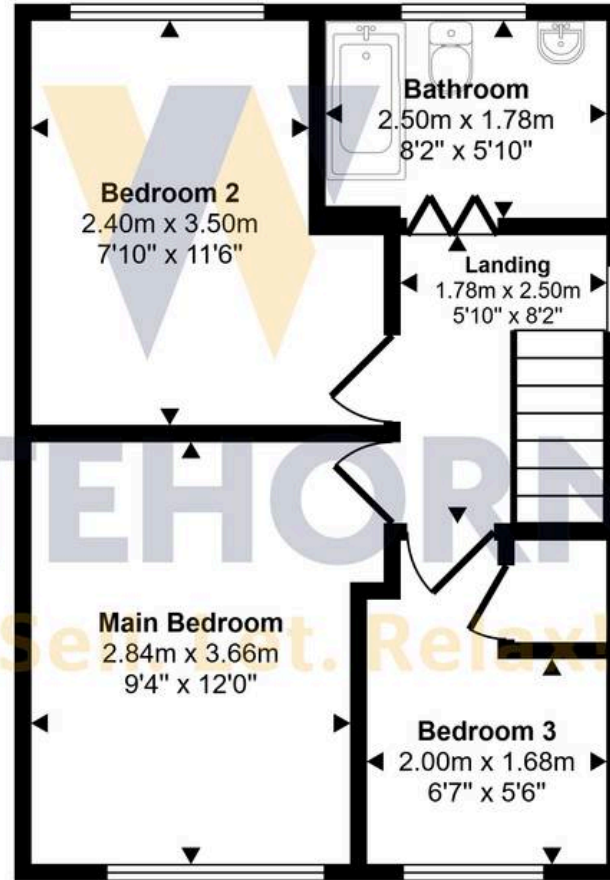

This stunning three bedroom semi-detached family home offers deceptively spacious accommodation, perfectly situated in the heart of Woodseats.

Boasting a modern and stylish finish throughout, the property is ideal for growing families and benefits from being in the catchment area for several reputable local schools. The welcoming entrance hall leads to a bright and airy living space, complemented by far reaching views across the surrounding area. The contemporary kitchen is well-appointed with integrated appliances and ample storage, while the dining area is perfect for both family meals and entertaining guests. Upstairs, there are three generously sized bedrooms and a sleek family bathroom. The property also features an integral garage and off road parking, providing convenience and security. Outside is a private garden ideal for sitting out and entertaining and to the front is off road parking running into the integral garage.

Council Tax band: B

Tenure: Freehold

- STUNNING THREE BEDROOMED SEMI-DETACHED FAMILY HOME
- DECEPTIVELY SPACIOUS
- GREAT LOCATION IN THE HEART OF WOODSEATS
- STUNNING FAR REACHING VIEWS
- INTEGRAL GARAGE AND OFF ROAD PARKING
- PERFECT FOR GROWING FAMILIES
- SITS IN THE CATCHMENT FOR LOCAL REPUTABLE SCHOOLS
- PRIVATE REAR GARDENS
- MODERN AND STYLISH FINISH THROUGHOUT
- FREEHOLD PROPERTY. COUNCIL TAX BAND B AND EPC

Approx Gross Internal Area
92 sq m / 989 sq ft

Ground Floor
Approx 36 sq m / 384 sq ft

First Floor
Approx 37 sq m / 395 sq ft

Garage
Approx 20 sq m / 210 sq ft

This floorplan is only for illustrative purposes and is not to scale. Measurements of rooms, doors, windows, and any items are approximate and no responsibility is taken for any error, omission or mis-statement. Icons of items such as bathroom suites are representations only and may not look like the real items. Made with Made Snappy 360.