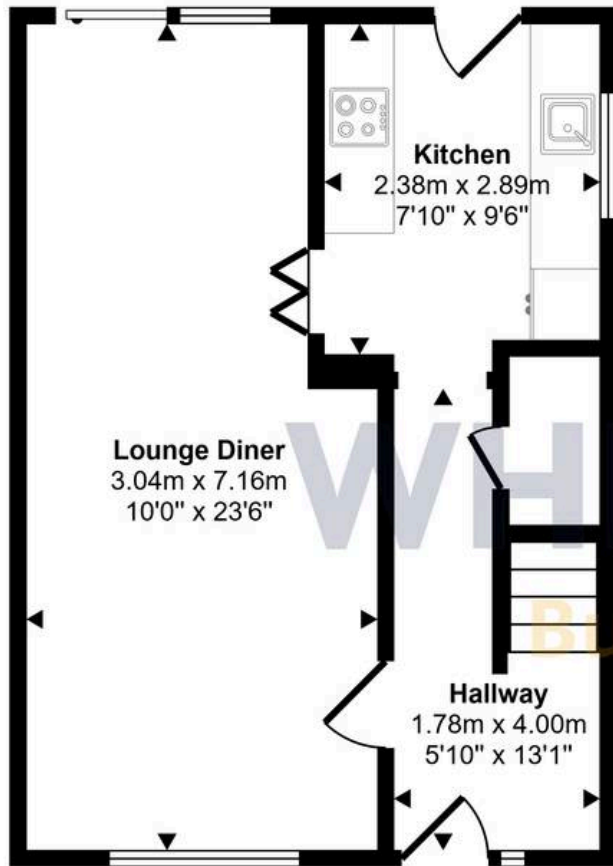

This stunning three bedroom semi-detached family home offers deceptively spacious accommodation, perfectly situated in the heart of Woodseats.

Boasting a modern and stylish finish throughout, the property is ideal for growing families and benefits from being in the catchment area for several reputable local schools. The welcoming entrance hall leads to a bright and airy living space, complemented by far reaching views across the surrounding area. The contemporary kitchen is well-appointed with integrated appliances and ample storage, while the dining area is perfect for both family meals and entertaining guests. Upstairs, there are three generously sized bedrooms and a sleek family bathroom. The property also features an integral garage and off road parking, providing convenience and security. Outside is a private garden ideal for sitting out and entertaining and to the front is off road parking running into the integral garage.

Approx Gross Internal Area
92 sq m / 989 sq ft

Ground Floor
Approx 36 sq m / 384 sq ft

First Floor
Approx 37 sq m / 395 sq ft

Garage
Approx 20 sq m / 210 sq ft

This floorplan is only for illustrative purposes and is not to scale. Measurements of rooms, doors, windows, and any items are approximate and no responsibility is taken for any error, omission or mis-statement. Icons of items such as bathroom suites are representations only and may not look like the real items. Made with Made Snappy 360.